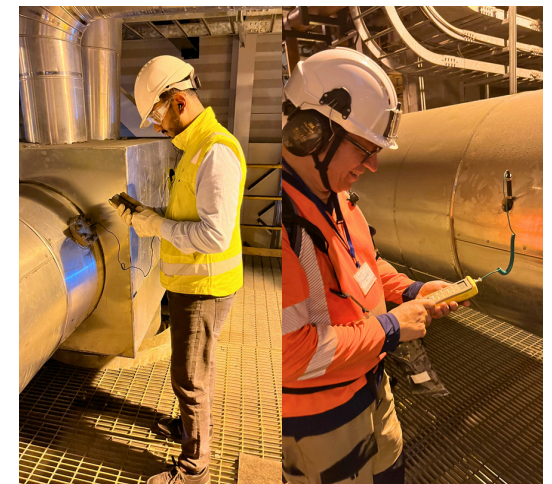

Optimizing Ultra-Supercritical Power: Valve Efficiency Study in Morocco

KOSO's expert team conducted a comprehensive control valve assessment at Morocco's 2 x 693 MW ultra-supercritical coal-fired power plant (Units 1 & 2) in June 2023. The study focused on measuring efficiency losses through control valves and developing an advanced online monitoring system for critical valves. After extensive data collection and energy loss analysis, our findings revealed:

KOSO's solution: Implementation of a non-intrusive online monitoring system, ensuring continuous valve performance tracking without compromising pressure boundaries. This system enables proactive maintenance planning and significant energy savings through improved valve efficiency.